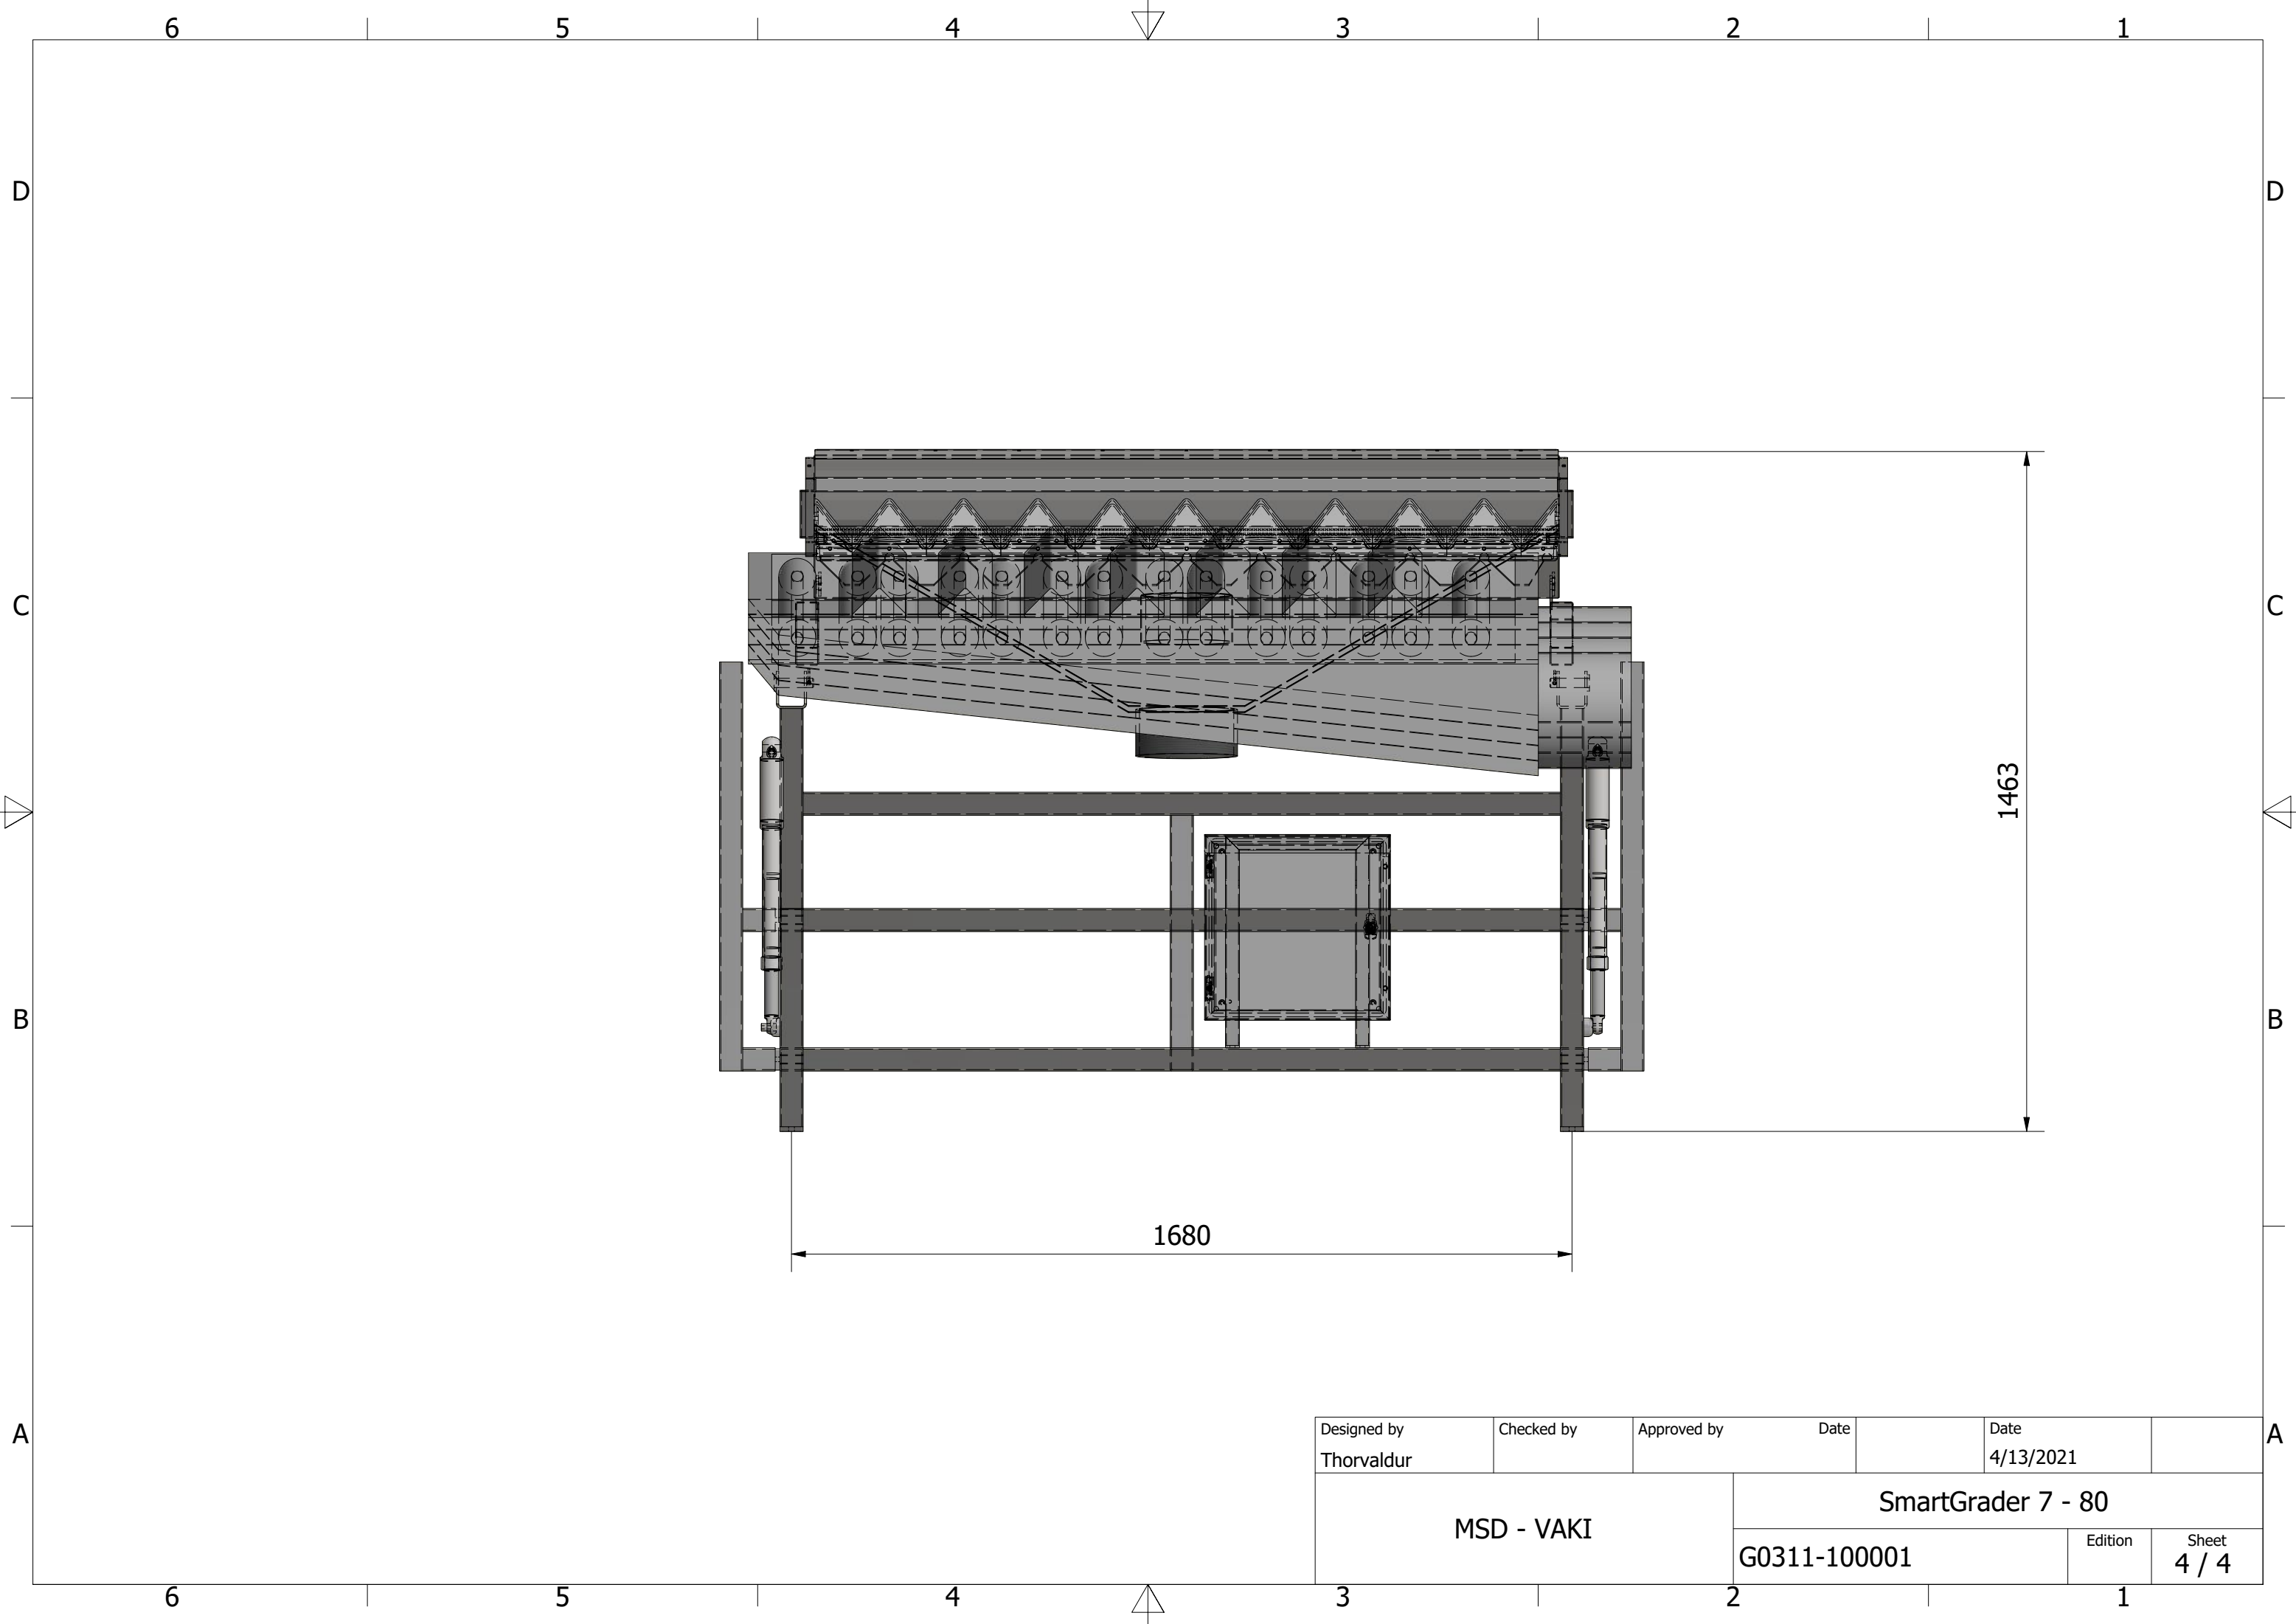

Envelope - Omriss
 L: 3600 mm
 W: 1900 mm
 H: 1500 mm

PRELIMINARY

Designed by Thorvaldur	Checked by	Approved by	Date	Date 4/13/2021
MSD - VAKI		SmartGrader 7 - 80		
		G0311-100001	Edition	Sheet 1 / 4

Designed by Thorvaldur	Checked by	Approved by	Date	Date 4/13/2021
MSD - VAKI		SmartGrader 7 - 80		
		G0311-100001	Edition	Sheet 2 / 4

1900

3629

DN200 Outlets

Designed by Thorvaldur	Checked by	Approved by	Date	Date 4/13/2021
MSD - VAKI			SmartGrader 7 - 80	
			G0311-100001	Edition Sheet 3 / 4

Designed by Thorvaldur	Checked by	Approved by	Date	Date 4/13/2021
MSD - VAKI		SmartGrader 7 - 80		
		G0311-100001	Edition	Sheet 4 / 4