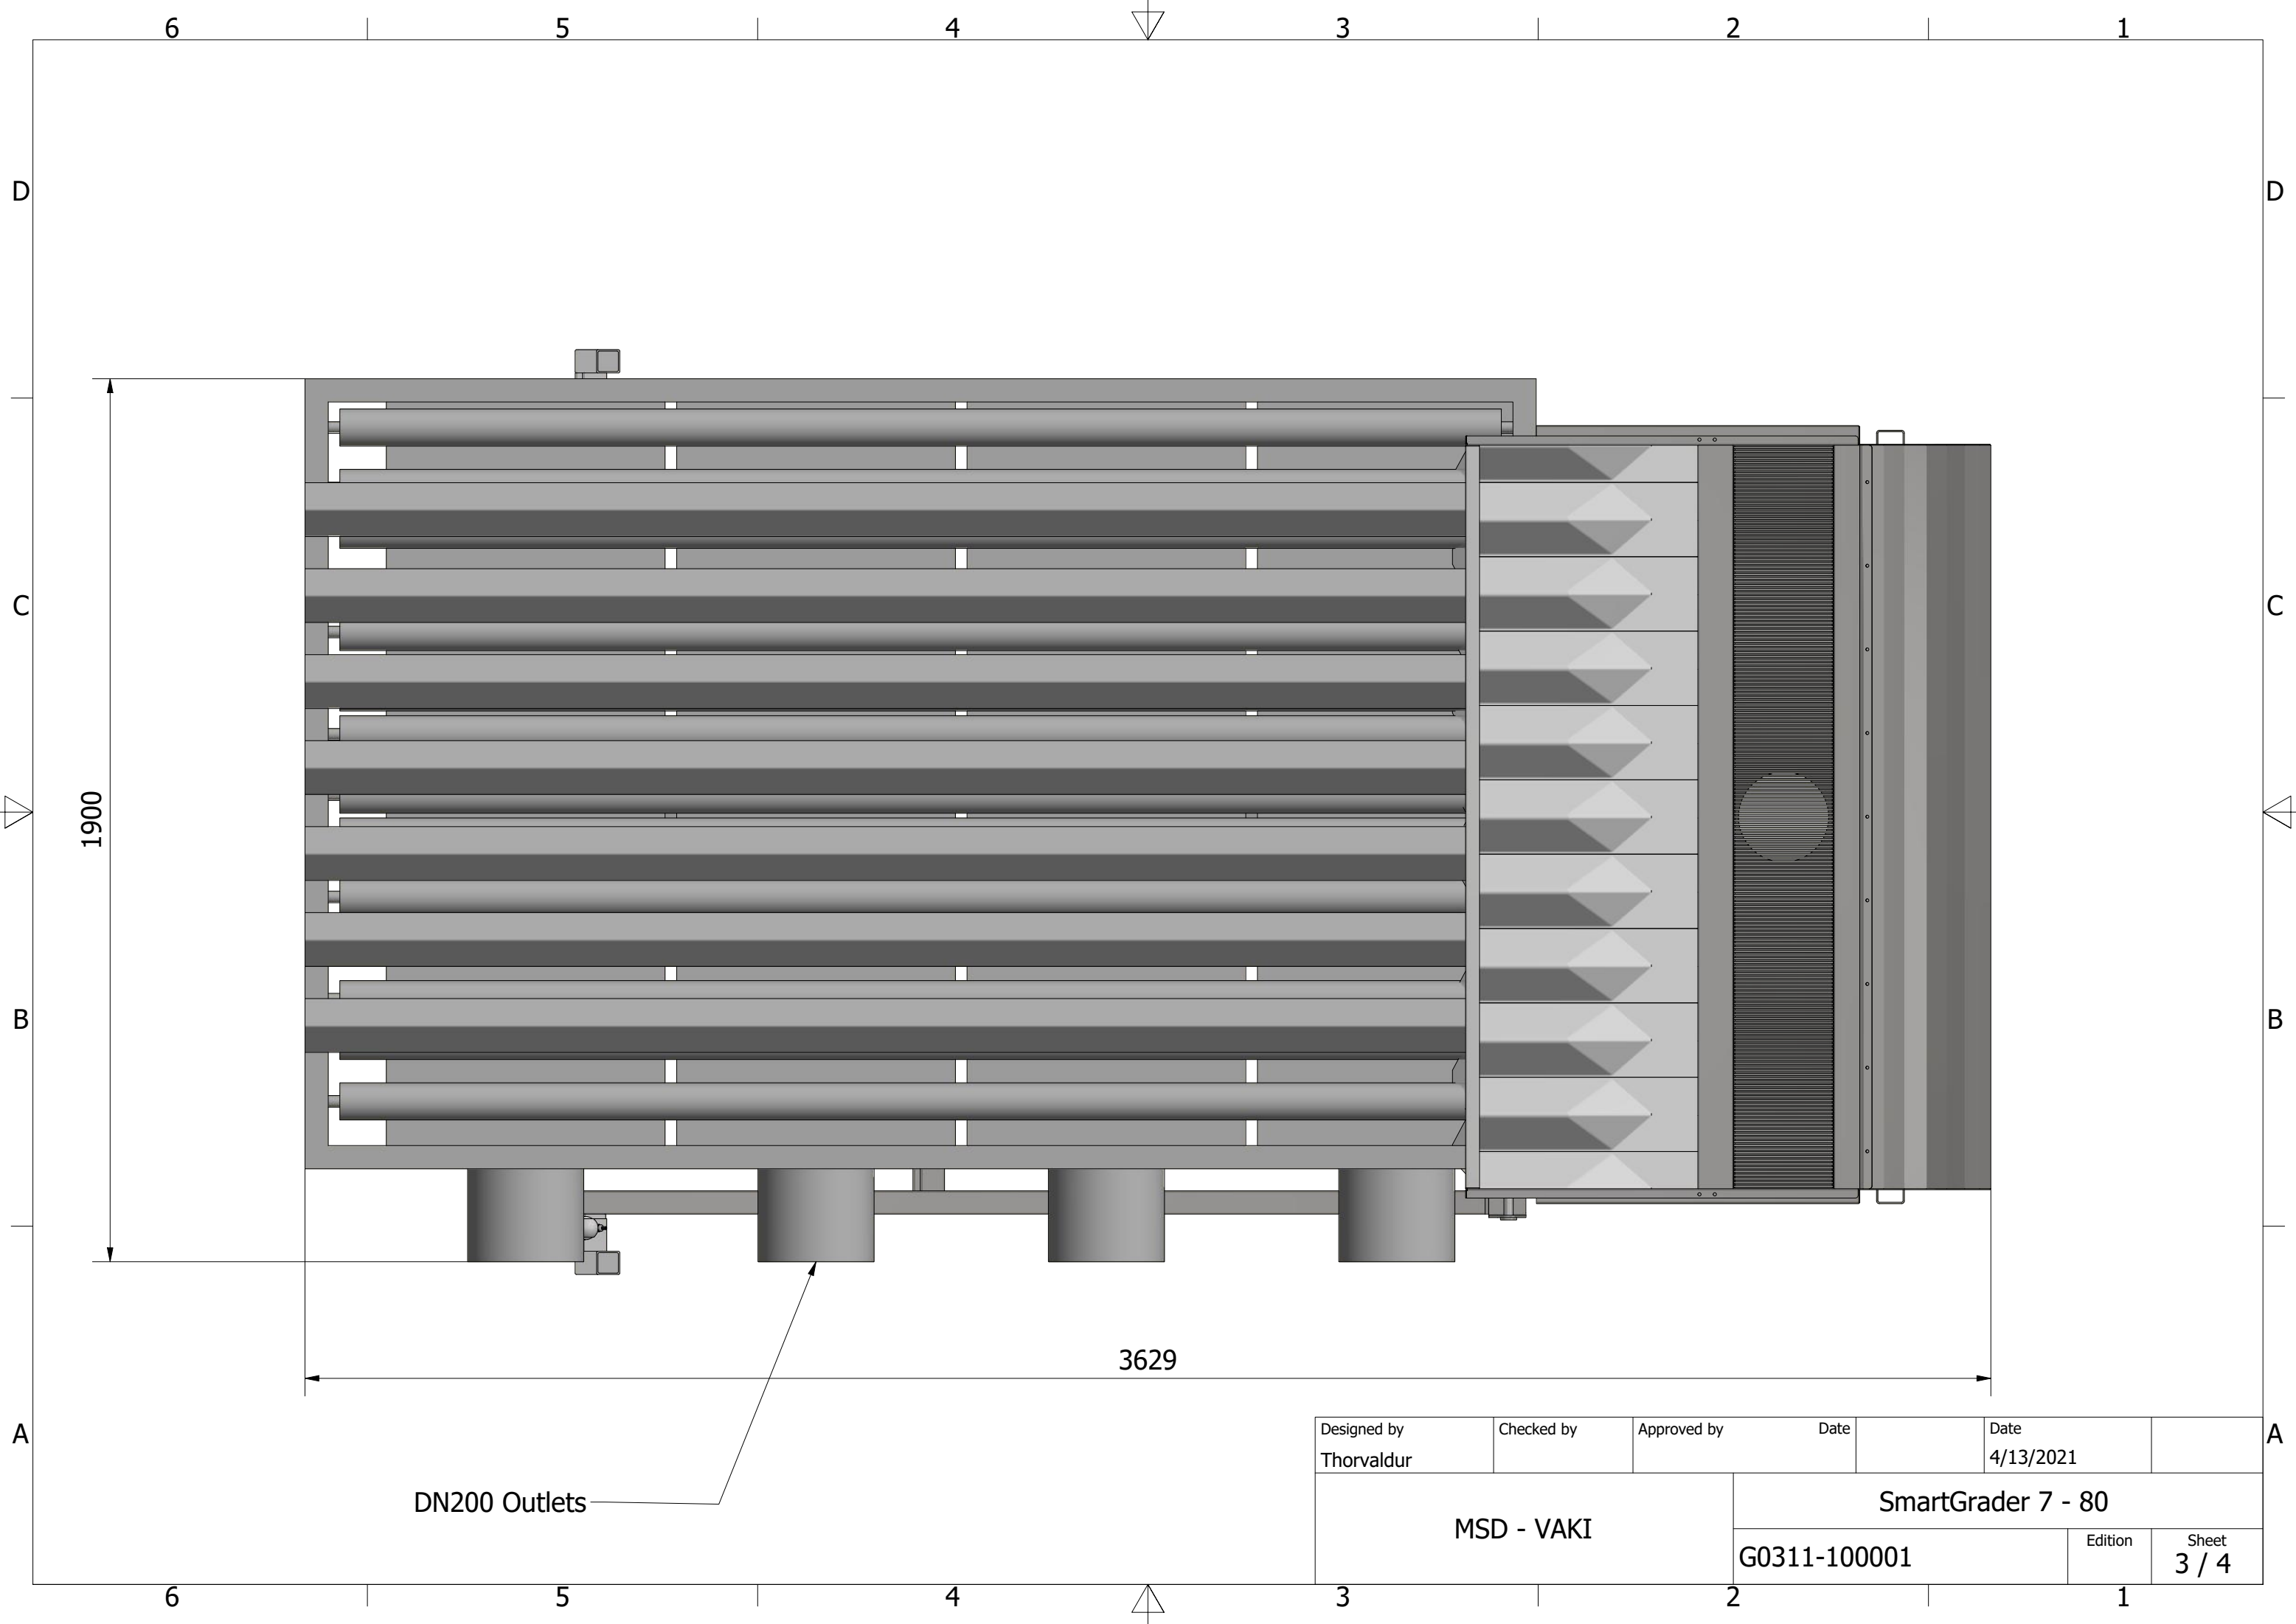

Envelope - Omriss
 L: 3600 mm
 W: 1900 mm
 H: 1500 mm

PRELIMINARY

Designed by Thorvaldur	Checked by	Approved by	Date	Date 4/13/2021
MSD - VAKI		SmartGrader 7 - 80		
		G0311-100001	Edition	Sheet 1 / 4

Designed by Thorvaldur	Checked by	Approved by	Date	Date 4/13/2021
MSD - VAKI		SmartGrader 7 - 80		
		G0311-100001	Edition	Sheet 2 / 4

1900

3629

DN200 Outlets

Designed by Thorvaldur	Checked by	Approved by	Date	Date 4/13/2021
MSD - VAKI			SmartGrader 7 - 80	
			G0311-100001	Edition Sheet 3 / 4

Designed by Thorvaldur	Checked by	Approved by	Date	Date 4/13/2021
MSD - VAKI		SmartGrader 7 - 80		
		G0311-100001	Edition	Sheet 4 / 4