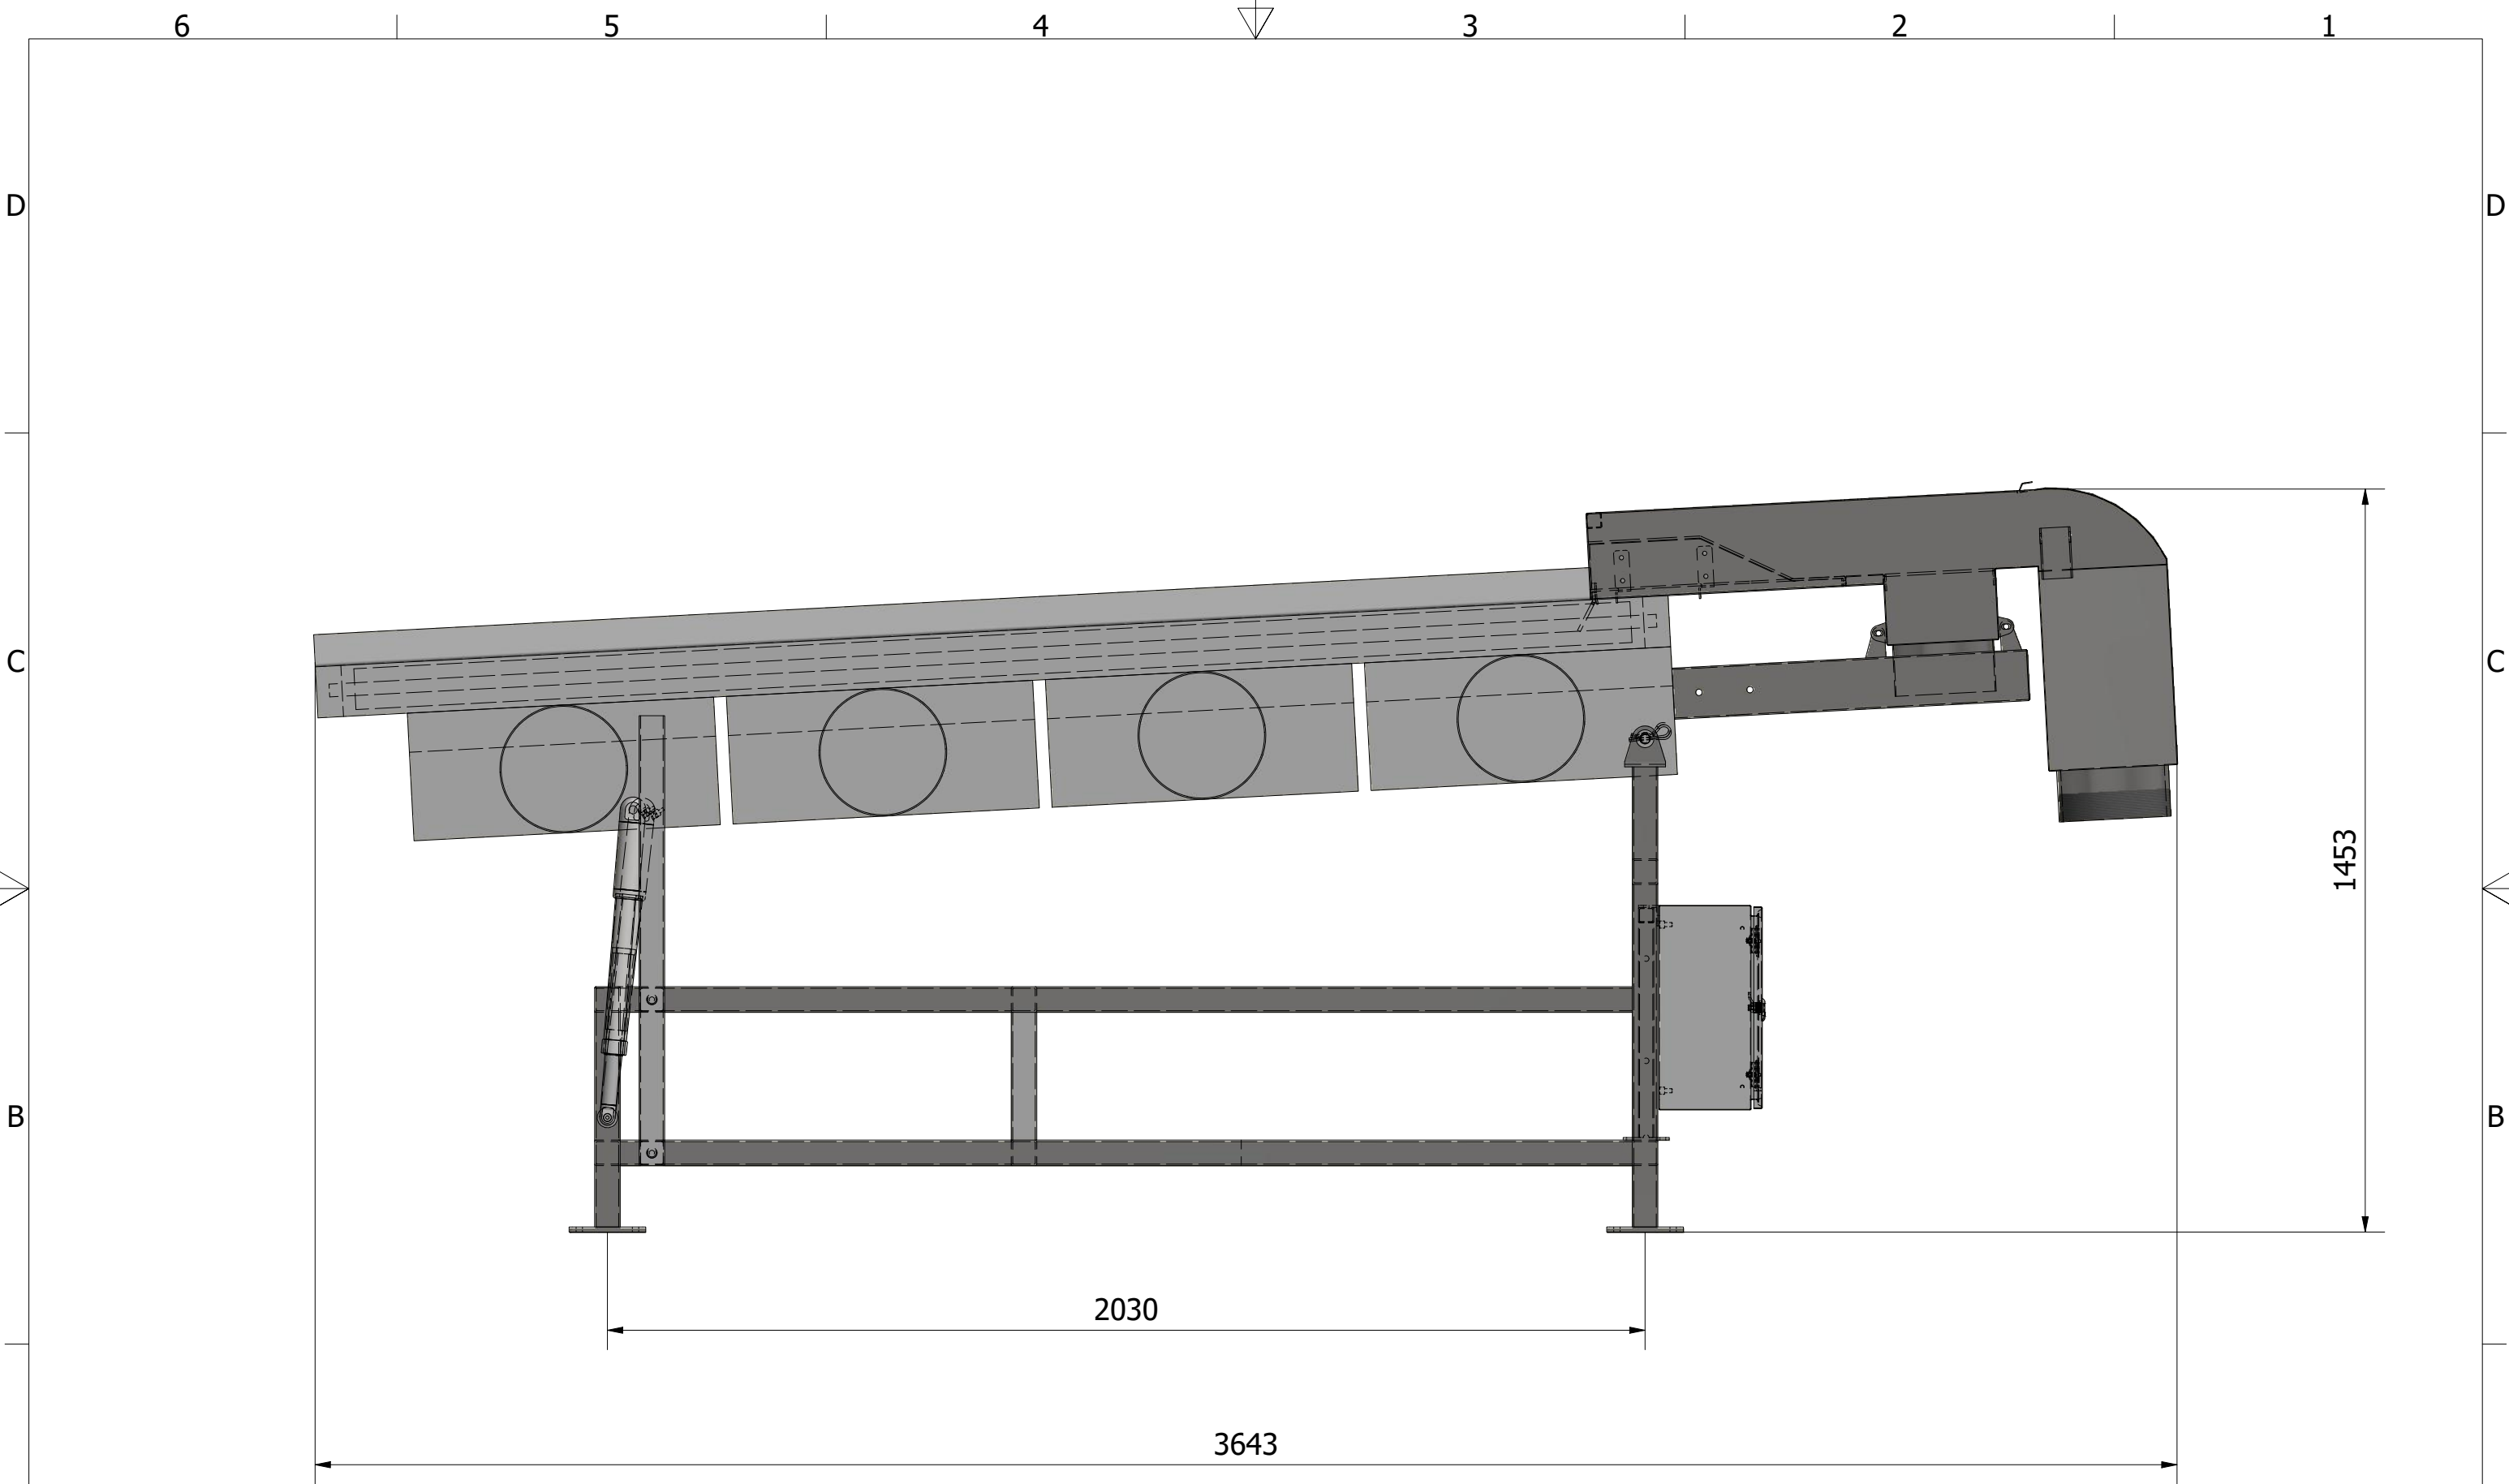

Envelope - Omriss
 L: 3600 mm
 W: 1900 mm
 H: 1500 mm

PRELIMINARY

Designed by Thorvaldur	Checked by	Approved by	Date	Date 4/13/2021
MSD - VAKI		SmartGrader 7 - 80		
		G0311-100001	Edition	Sheet 1 / 4

Designed by Thorvaldur	Checked by	Approved by	Date	Date 4/13/2021
MSD - VAKI		SmartGrader 7 - 80		
		G0311-100001	Edition	Sheet 2 / 4

1900

3629

DN200 Outlets

Designed by Thorvaldur	Checked by	Approved by	Date	Date 4/13/2021
MSD - VAKI			SmartGrader 7 - 80	
			G0311-100001	Edition Sheet 3 / 4

Designed by Thorvaldur	Checked by	Approved by	Date	Date 4/13/2021
MSD - VAKI		SmartGrader 7 - 80		
		G0311-100001	Edition	Sheet 4 / 4