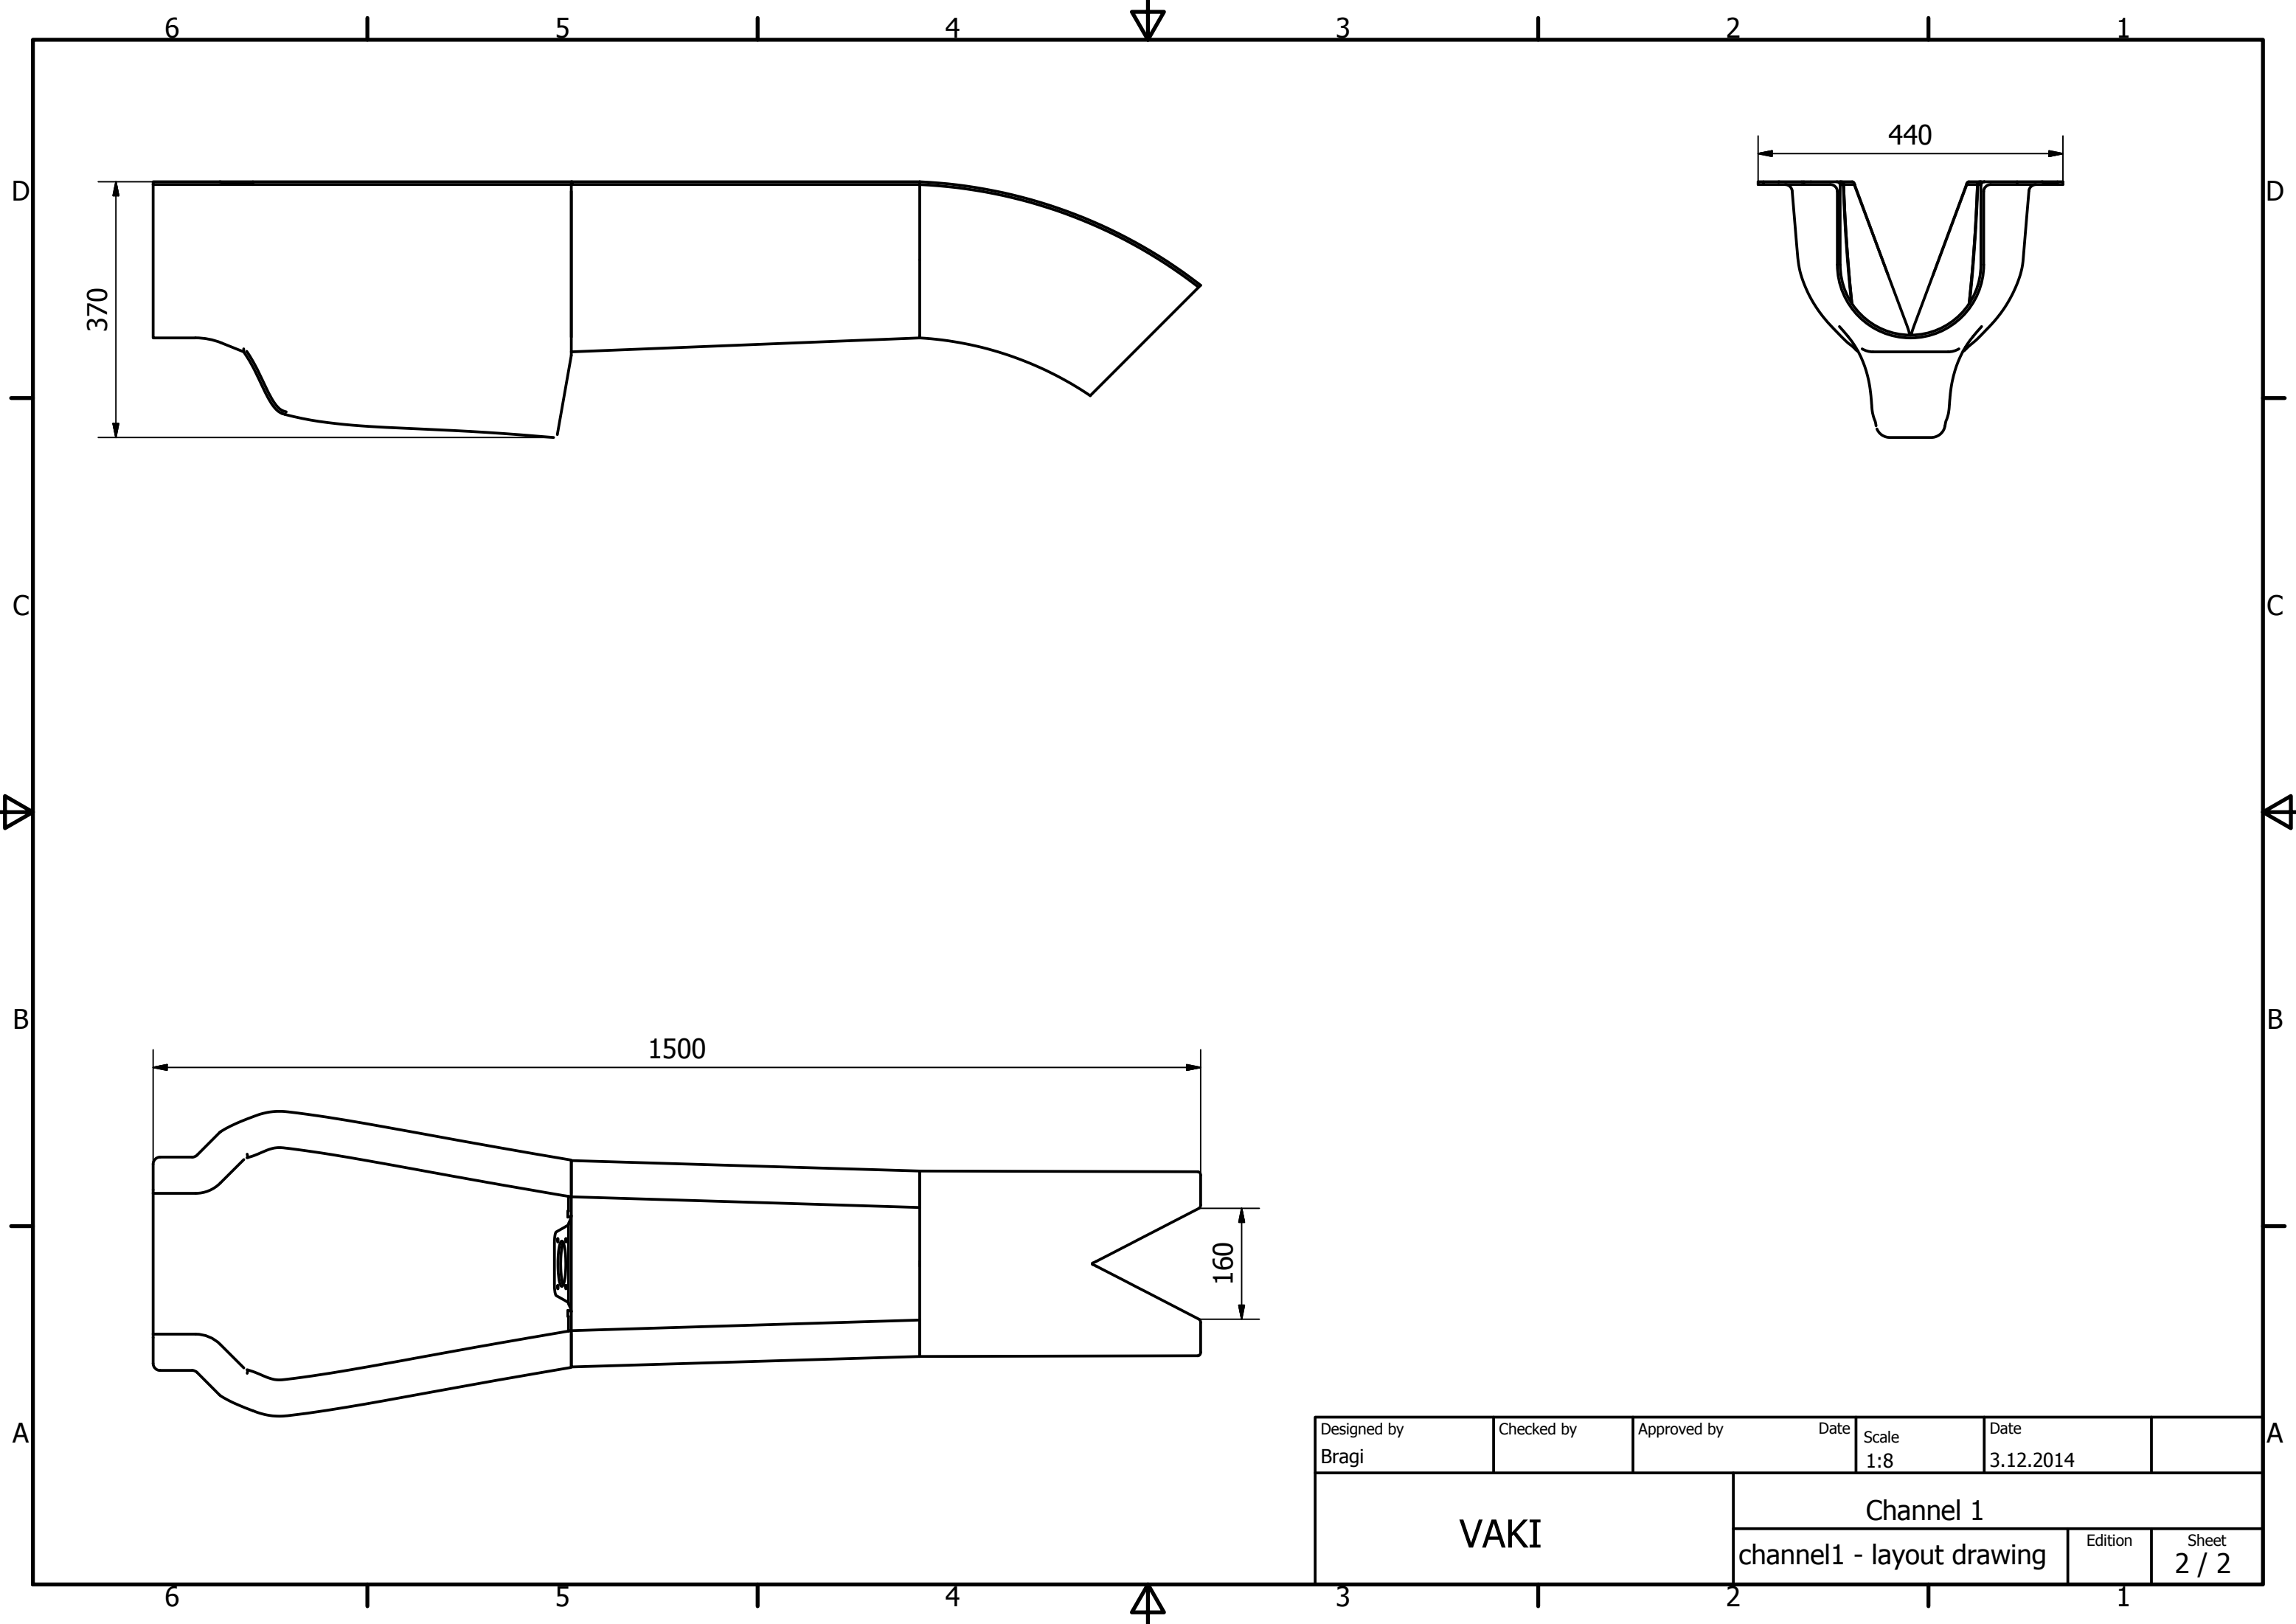

|                      |            |             |                           |              |                   |  |
|----------------------|------------|-------------|---------------------------|--------------|-------------------|--|
| Designed by<br>Bragi | Checked by | Approved by | Date                      | Scale<br>1:8 | Date<br>3.12.2014 |  |
| VAKI                 |            |             | Channel 1                 |              |                   |  |
|                      |            |             | channel1 - layout drawing | Edition      | Sheet<br>1 / 2    |  |

|                      |            |             |                           |              |                   |  |
|----------------------|------------|-------------|---------------------------|--------------|-------------------|--|
| Designed by<br>Bragi | Checked by | Approved by | Date                      | Scale<br>1:8 | Date<br>3.12.2014 |  |
| VAKI                 |            |             | Channel 1                 |              |                   |  |
|                      |            |             | channel1 - layout drawing | Edition      | Sheet<br>2 / 2    |  |