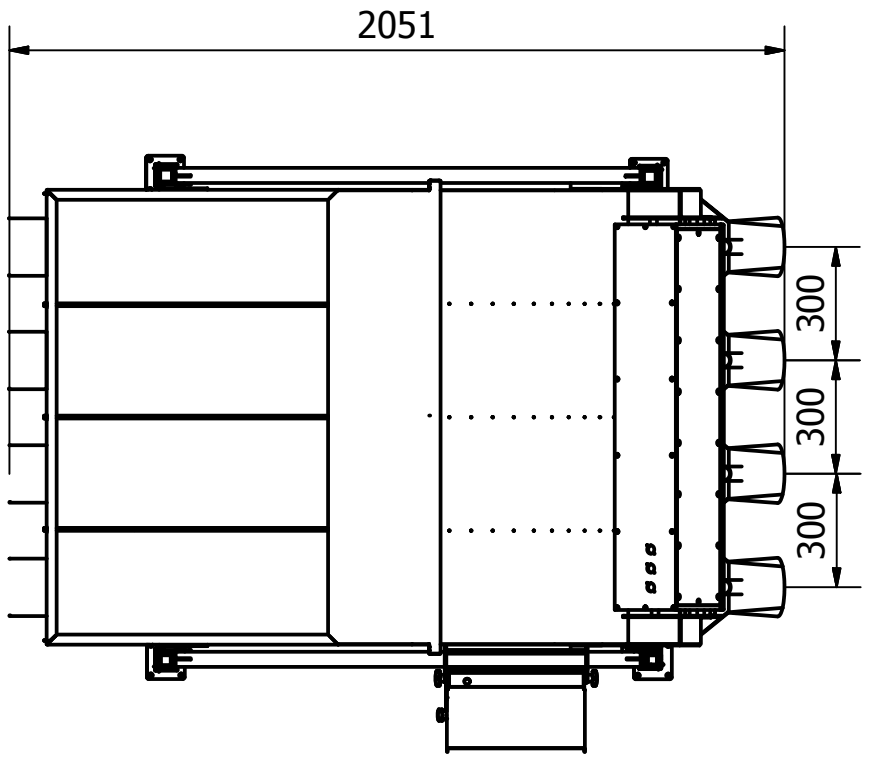

Designed by Bragi	Checked by	Approved by	Date	Scale 1:20	Date 12.12.2013	
VAKI			Macro XL		Edition	Sheet
			C0151-010101C5 layout drawing		1	1 / 2

Fittings and Diameters - XL 4 channel						
Inlet/Outlet	Connection on Counter		Connecting components			
Multi (grading ) inlet	154mm straight pipe		160mm PVC			
Upwelling (pump) inlet	Male threads 6" (BSP)		A600 (6") Cam Lock			
Dewatering outlet	154mm straight pipe x 2		160mm PVC x 2			
Multi Fish Outlet	154mm straight pipe x 4		160mm PVC x 4			
Single Fish Outlet	154mm straight pipe		160mm PVC			
Spray Water Inlet	1,5" (BSP) Male threads		1.5" Female (BSP) fitting			
Designed by Bragi	Checked by	Approved by	Date	Scale 1:20	Date 12.12.2013	
VAKI			Macro 4 channel			
			C0151-010101C5 layout drawing			Edition