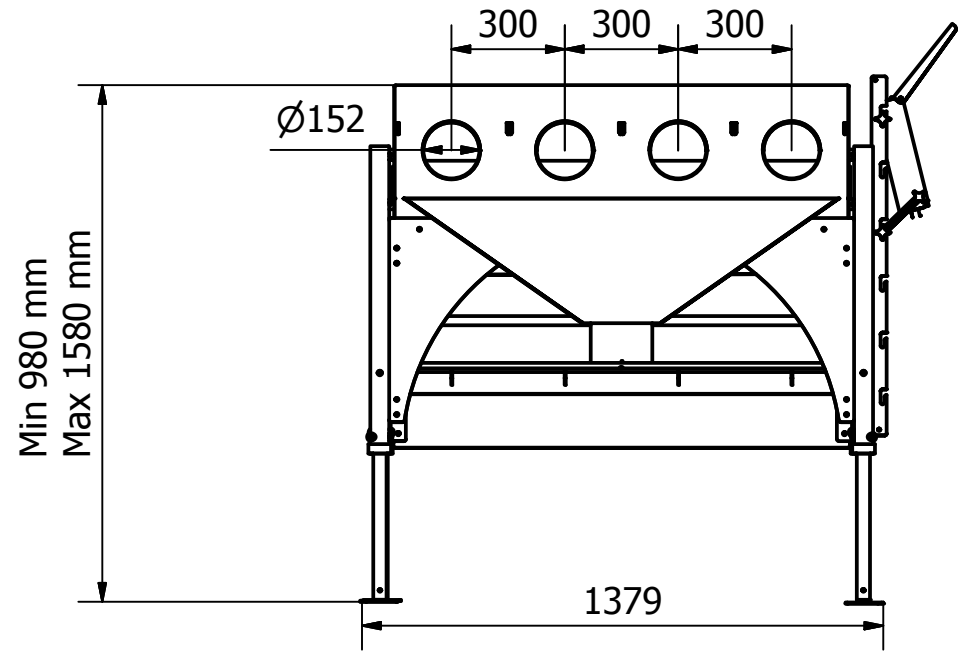

Designed by Bragi	Checked by	Approved by	Date	Scale 1:20	Date 12.12.2013	
VAKI			Macro XL		Edition	Sheet
			C0151-010101C5 layout drawing		1	1 / 2

Fittings and Diameters - XL 4 channel						
Inlet/Outlet	Connection on Counter		Connecting components			
Multi (grading ) inlet	154mm straight pipe		160mm PVC			
Upwelling (pump) inlet	Male threads 6" (BSP)		A600 (6") Cam Lock			
Dewatering outlet	154mm straight pipe x 2		160mm PVC x 2			
Multi Fish Outlet	154mm straight pipe x 4		160mm PVC x 4			
Single Fish Outlet	154mm straight pipe		160mm PVC			
Spray Water Inlet	1,5" (BSP) Male threads		1.5" Female (BSP) fitting			
Designed by Bragi	Checked by	Approved by	Date	Scale 1:20	Date 12.12.2013	
VAKI			Macro 4 channel			
			C0151-010101C5 layout drawing			Edition