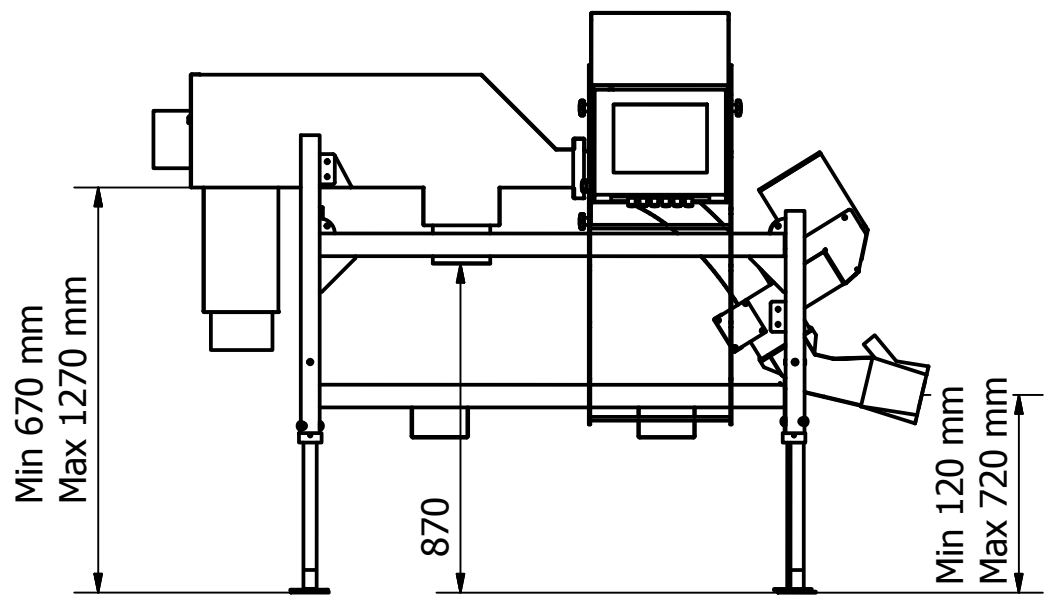

Designed by Bragi	Checked by	Approved by	Date	Scale 1:20	Date 12.12.2013	
VAKI			Macro XL		Edition	Sheet
			C0151-010101C5 layout drawing		1	1 / 2

Fittings and Diameters - XL 4 channel						
Inlet/Outlet	Connection on Counter		Connecting components			
Multi (grading ) inlet	154mm straight pipe		160mm PVC			
Upwelling (pump) inlet	Male threads 6" (BSP)		A600 (6") Cam Lock			
Dewatering outlet	154mm straight pipe x 2		160mm PVC x 2			
Multi Fish Outlet	154mm straight pipe x 4		160mm PVC x 4			
Single Fish Outlet	154mm straight pipe		160mm PVC			
Spray Water Inlet	1,5" (BSP) Male threads		1.5" Female (BSP) fitting			
Designed by Bragi	Checked by	Approved by	Date	Scale 1:20	Date 12.12.2013	
VAKI			Macro 4 channel			
			C0151-010101C5 layout drawing			Edition