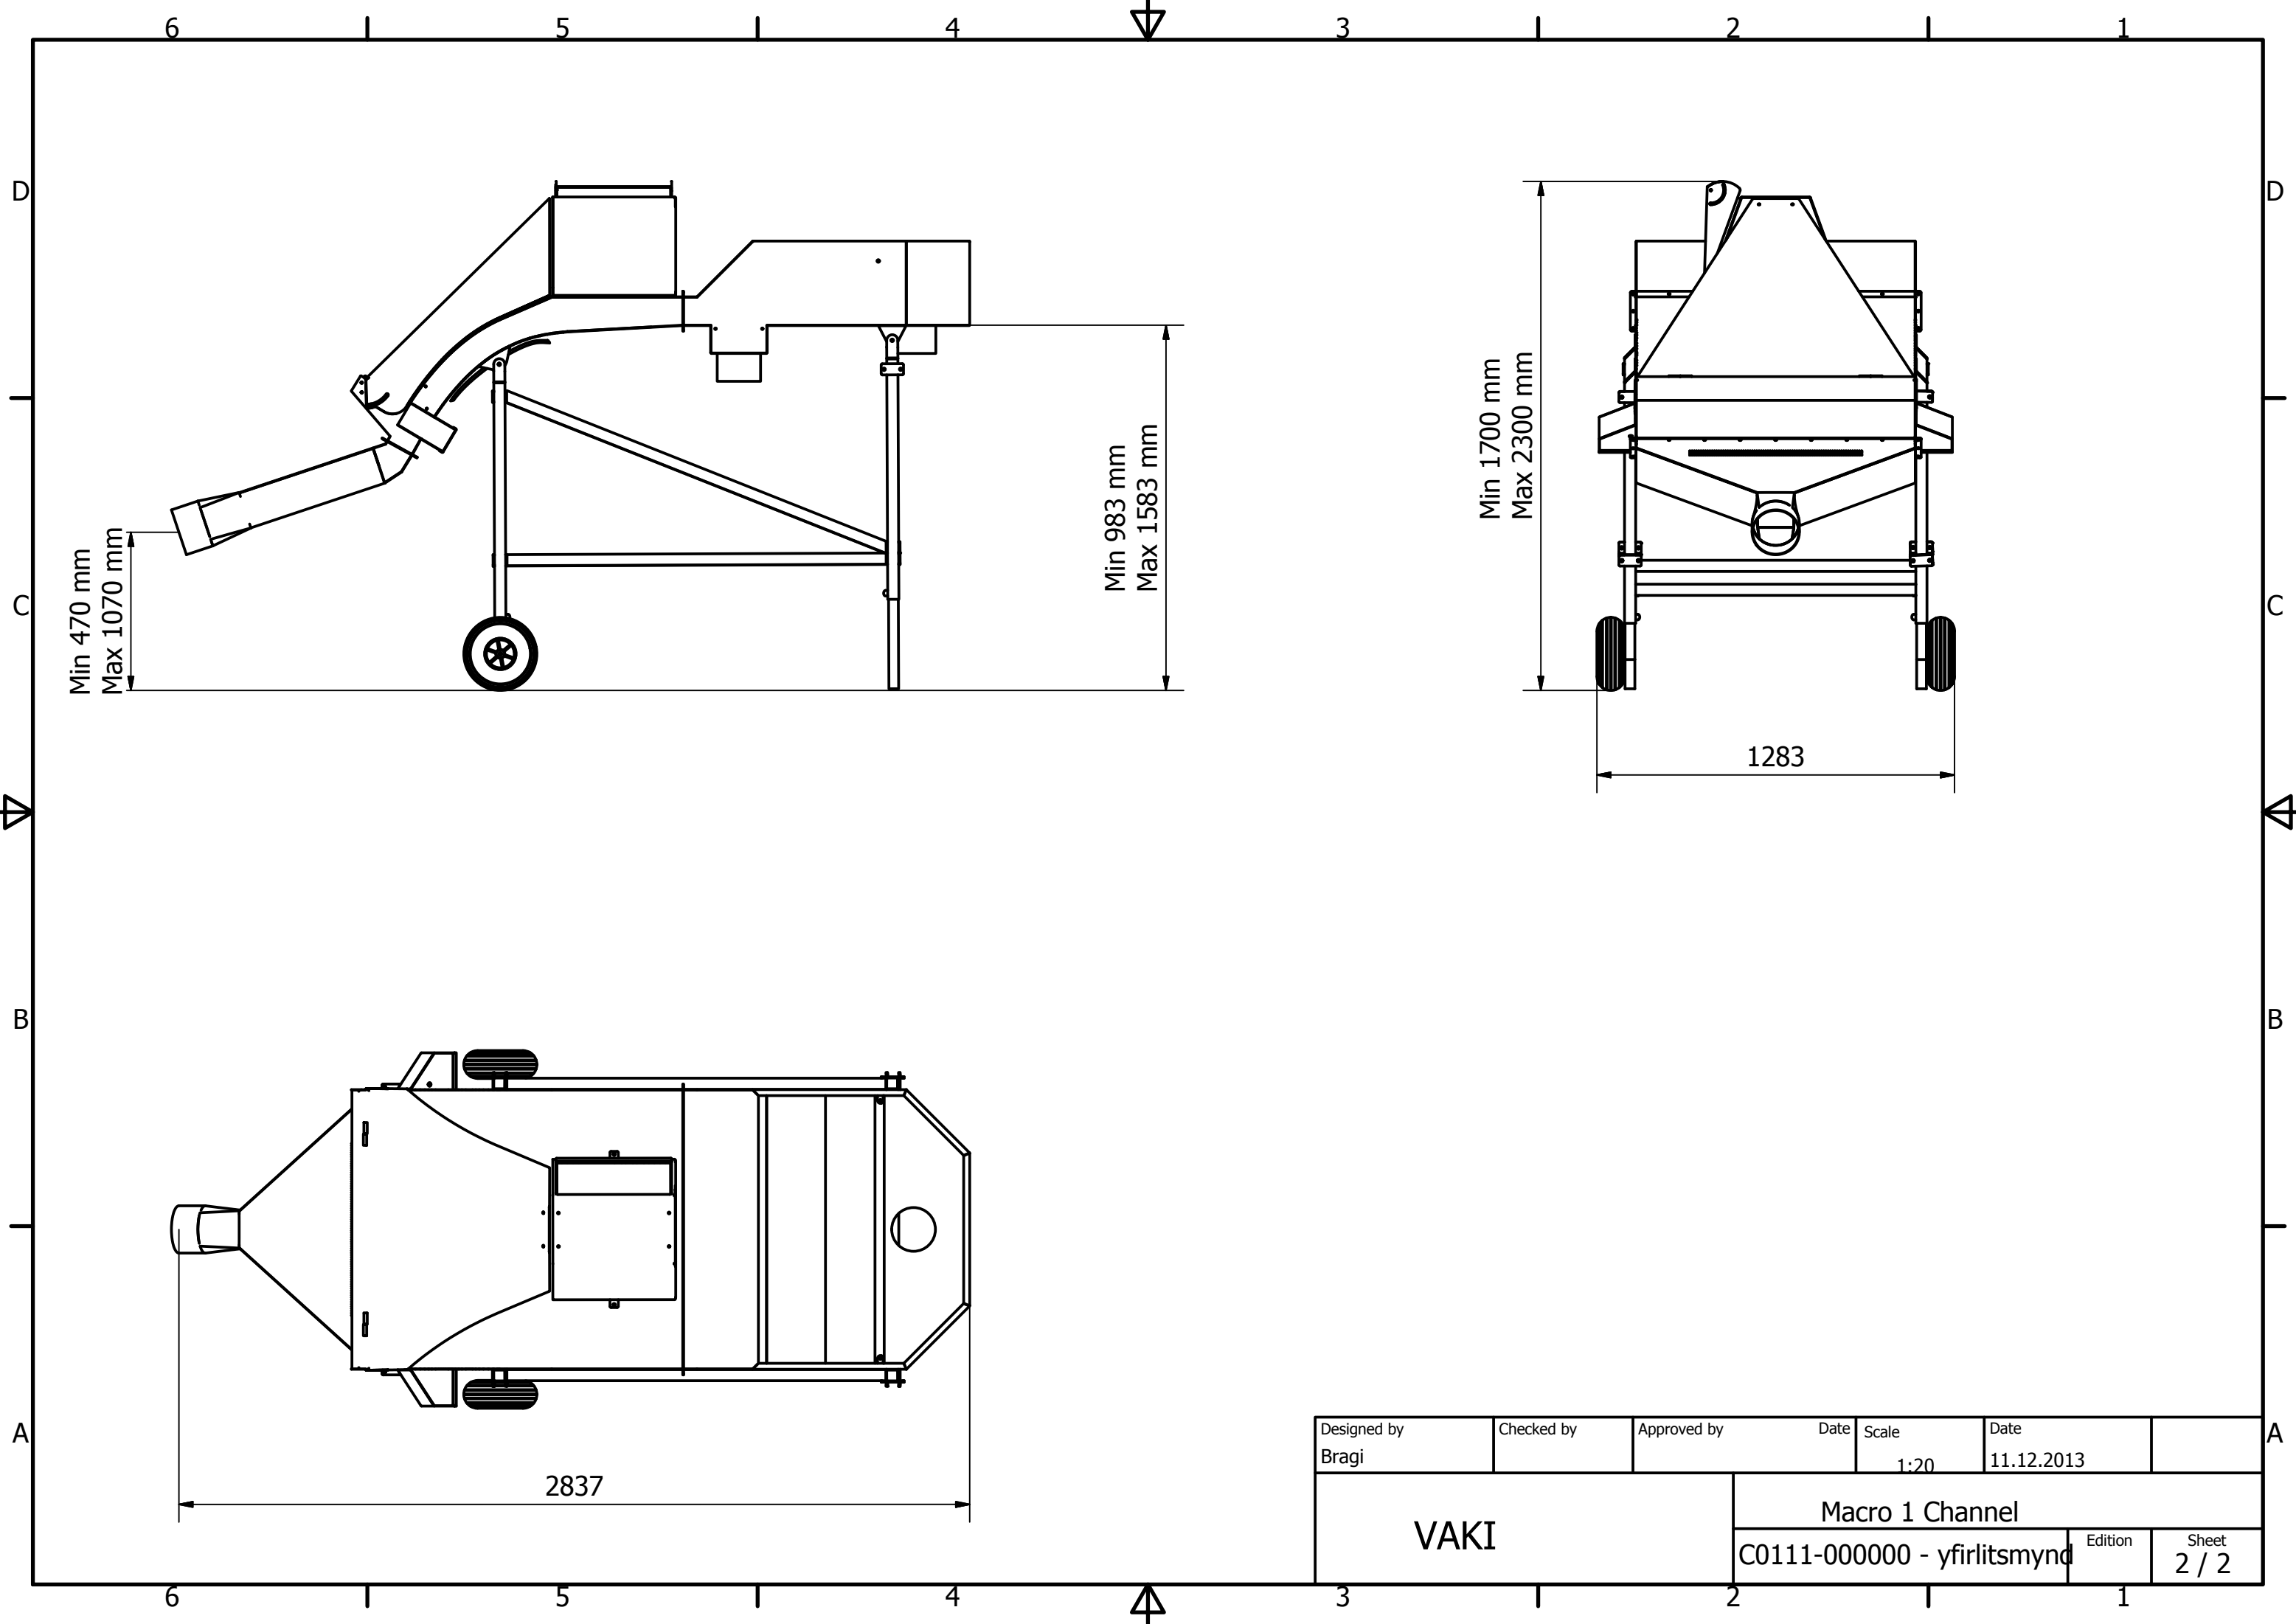

Designed by Bragi	Checked by	Approved by	Date	Scale 1:20	Date 11.12.2013	
VAKI			Macro 1 Channel			
			C0111-000000 - yfirlitsmynd		Edition	Sheet 1 / 2

Min 470 mm
Max 1070 mm

Min 983 mm
Max 1583 mm

Min 1700 mm
Max 2300 mm

1283

2837

Designed by Bragi	Checked by	Approved by	Date	Scale 1:20	Date 11.12.2013	
VAKI			Macro 1 Channel			
			C0111-000000 - yfirlitsmynd		Edition	Sheet 2 / 2