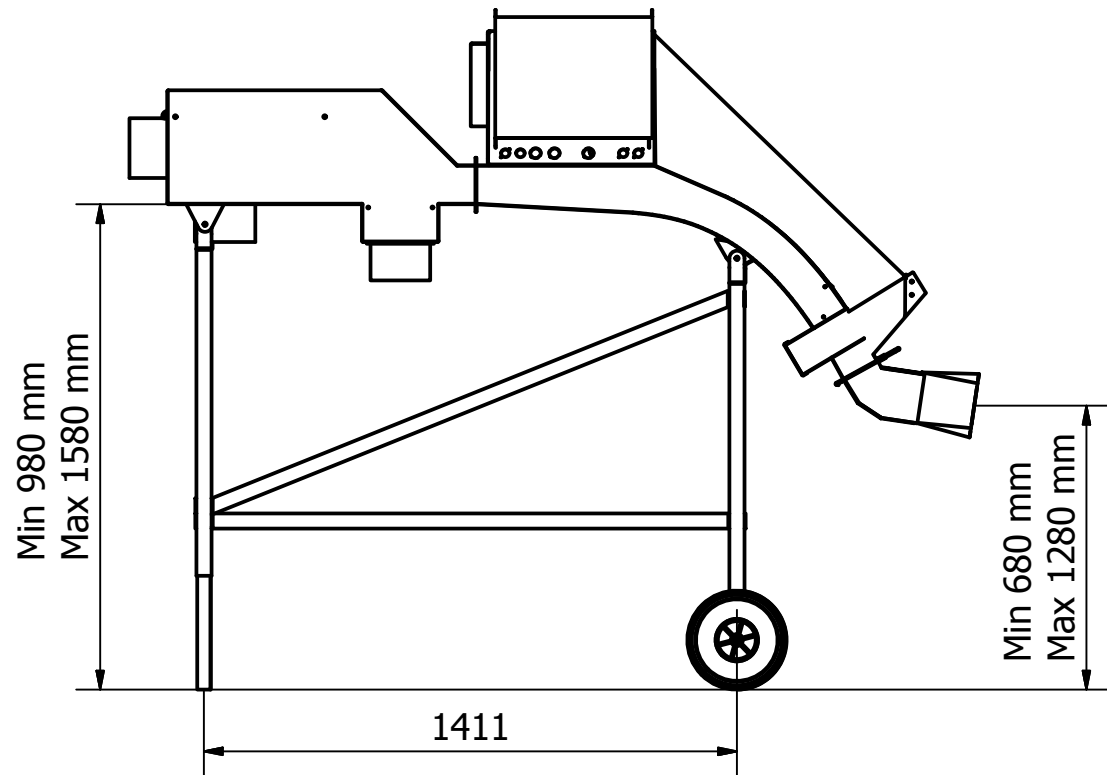

Designed by Bragi	Checked by	Approved by	Date	Scale 1:20	Date 16.12.2013	
VAKI			Macro 3 channel			
			50703-000100 - layout drawing			Edition

Designed by Bragi	Checked by	Approved by	Date	Scale 1:20	Date 16.12.2013	
VAKI			Macro 3 channel			
			50703-000100 - layout drawing			Edition