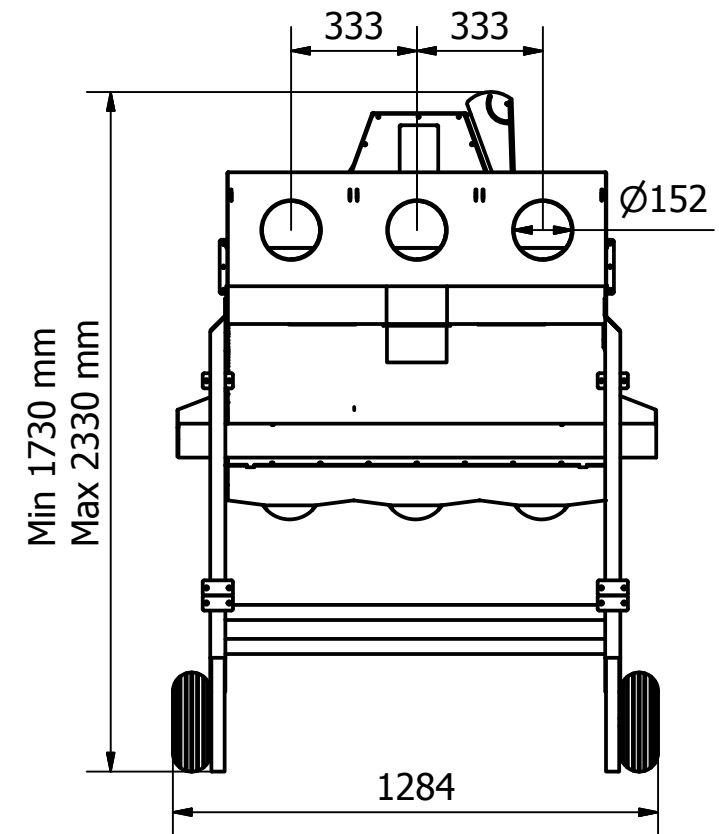

Designed by Bragi	Checked by	Approved by	Date	Scale 1:20	Date 16.12.2013	
VAKI			Macro 3 channel			
			50703-000100 - layout drawing			Edition

Designed by Bragi	Checked by	Approved by	Date	Scale 1:20	Date 16.12.2013	
VAKI			Macro 3 channel			
			50703-000100 - layout drawing			Edition