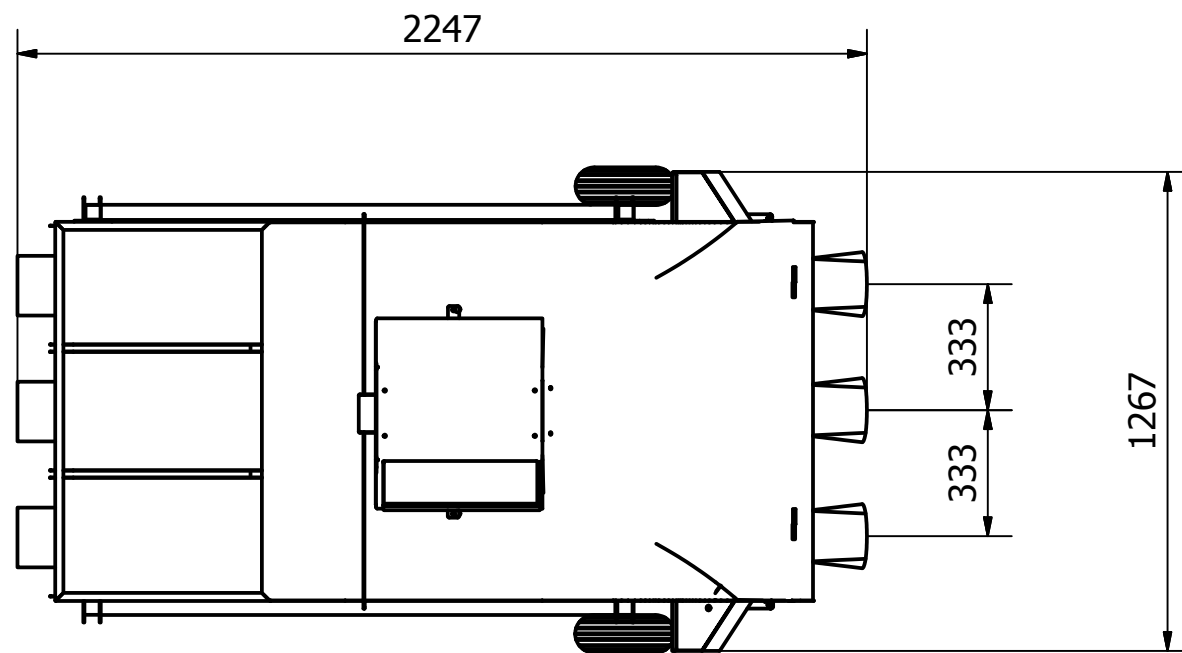

Designed by Bragi	Checked by	Approved by	Date	Scale 1:20	Date 16.12.2013	
VAKI			Macro 3 channel			
			50703-000100 - layout drawing			Edition

Designed by Bragi	Checked by	Approved by	Date	Scale 1:20	Date 16.12.2013	
VAKI			Macro 3 channel			
			50703-000100 - layout drawing			Edition