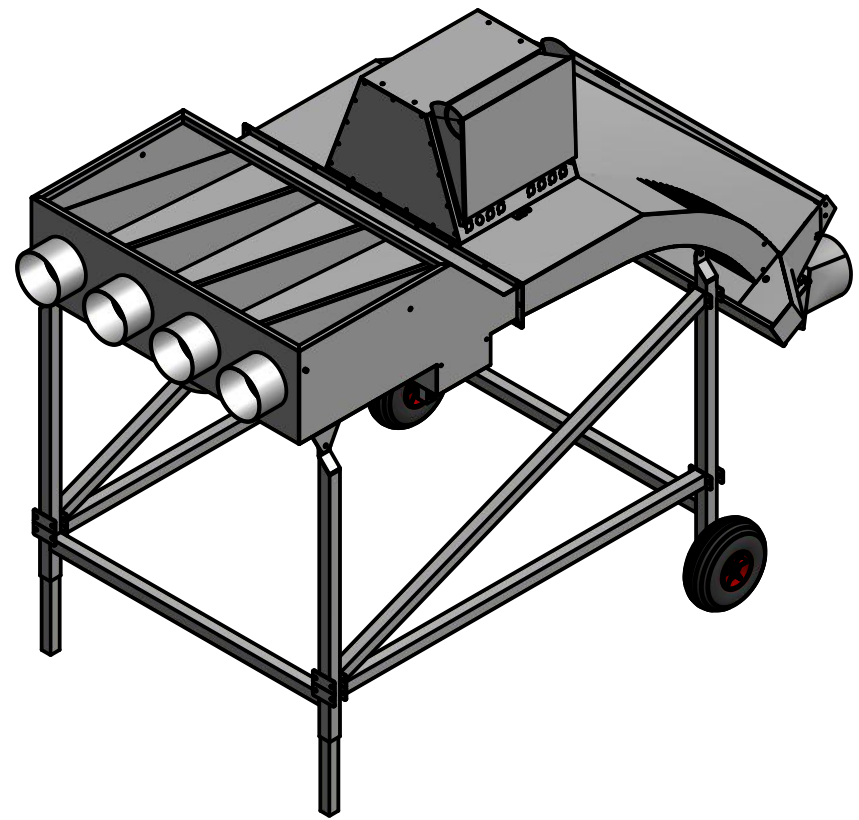

6 1 5 1 4 3 1 2 1 1

D

D

C

C

B

B

A

A

A

A

6 1 5 1 4 3 1 2 1 1

Designed by Bragi	Checked by	Approved by	Date	Scale 1:20	Date 12.12.2013	
VAKI			Macro 4 channel			
			50703-000100 - layout drawing			Edition

Designed by Bragi	Checked by	Approved by	Date	Scale 1:20	Date 12.12.2013	
VAKI			Macro 4 channel			
			50703-000100 - layout drawing			Edition