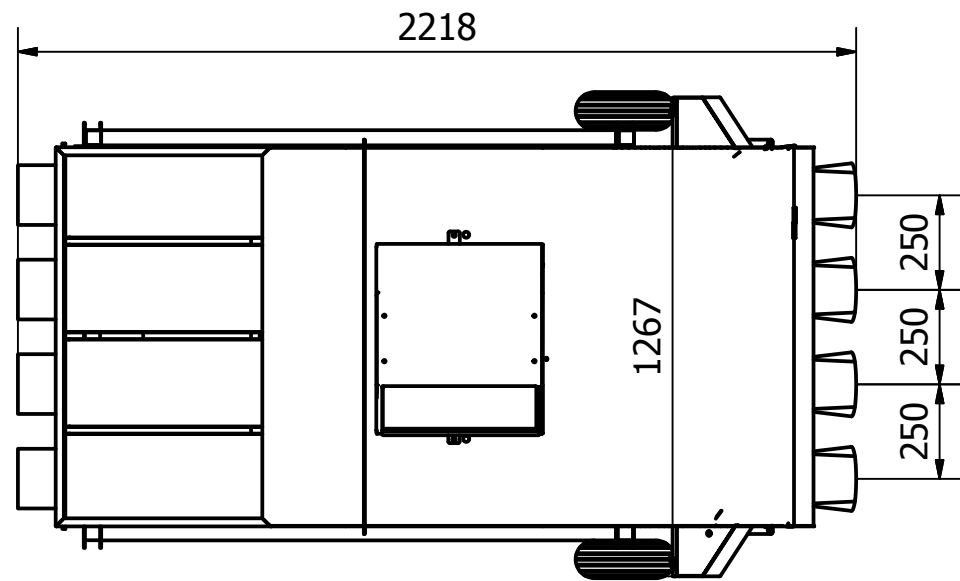

A

A

A

6 1 5 1 4 3 1 2 1 1

Designed by Bragi	Checked by	Approved by	Date	Scale 1:20	Date 12.12.2013	
VAKI			Macro 4 channel			
			50703-000100 - layout drawing			Edition

Designed by Bragi	Checked by	Approved by	Date	Scale 1:20	Date 12.12.2013	
VAKI			Macro 4 channel			
			50703-000100 - layout drawing			Edition