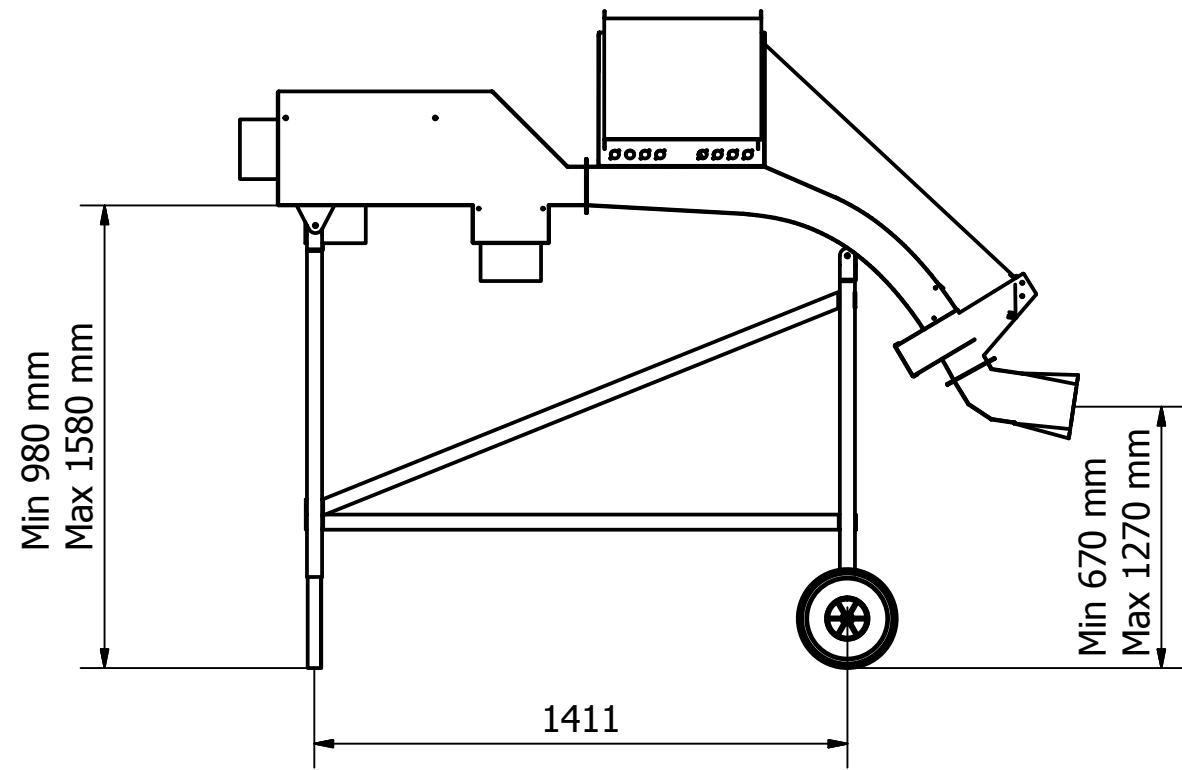

A

A

A

6 1 5 1 4 3 1 2 1 1

Designed by Bragi	Checked by	Approved by	Date	Scale 1:20	Date 12.12.2013	
VAKI			Macro 4 channel			
			50703-000100 - layout drawing			Edition

Designed by Bragi	Checked by	Approved by	Date	Scale 1:20	Date 12.12.2013	
VAKI			Macro 4 channel			
			50703-000100 - layout drawing			Edition