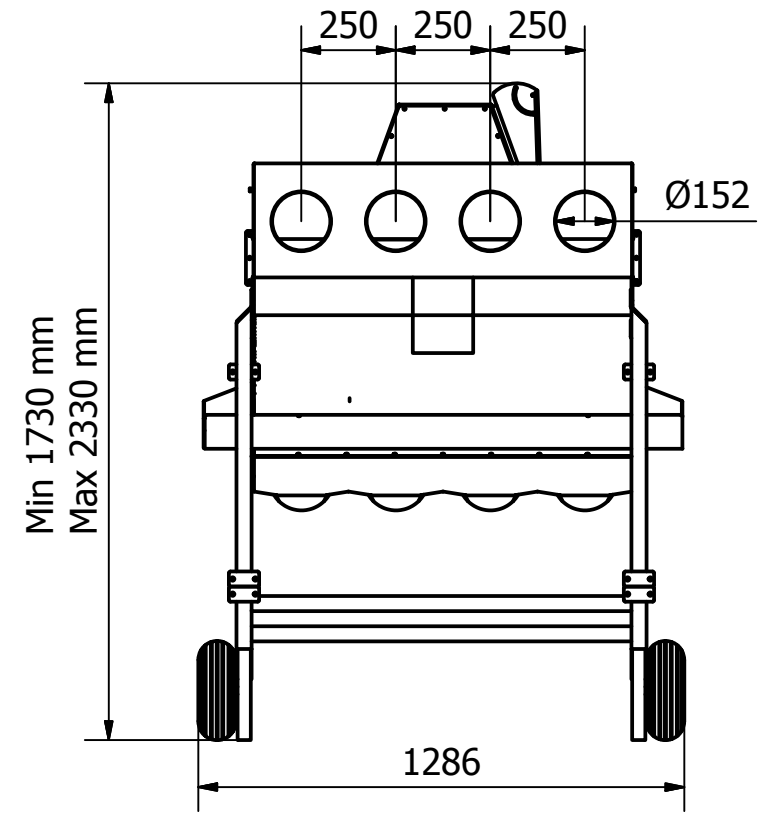

A

A

A

6 1 5 1 4 3 1 2 1 1

Designed by Bragi	Checked by	Approved by	Date	Scale 1:20	Date 12.12.2013	
VAKI			Macro 4 channel			
			50703-000100 - layout drawing			Edition

Designed by Bragi	Checked by	Approved by	Date	Scale 1:20	Date 12.12.2013	
VAKI			Macro 4 channel			
			50703-000100 - layout drawing			Edition