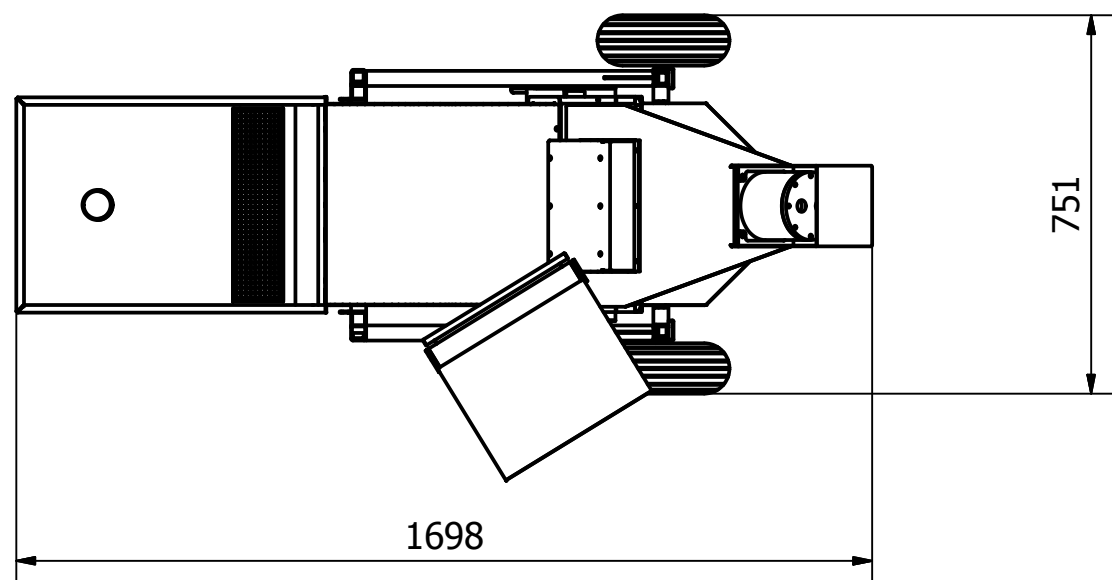

Designed by Bragi	Checked by	Approved by	Date	Scale 1:20	Date 16.12.2013	
VAKI			Macro 4 channel			
			50740-100102 - layout drawing			Edition

Designed by Bragi	Checked by	Approved by	Date	Scale 1:15	Date 16.12.2013	
VAKI			Nano			
			50740-100102 - layout drawing			Edition