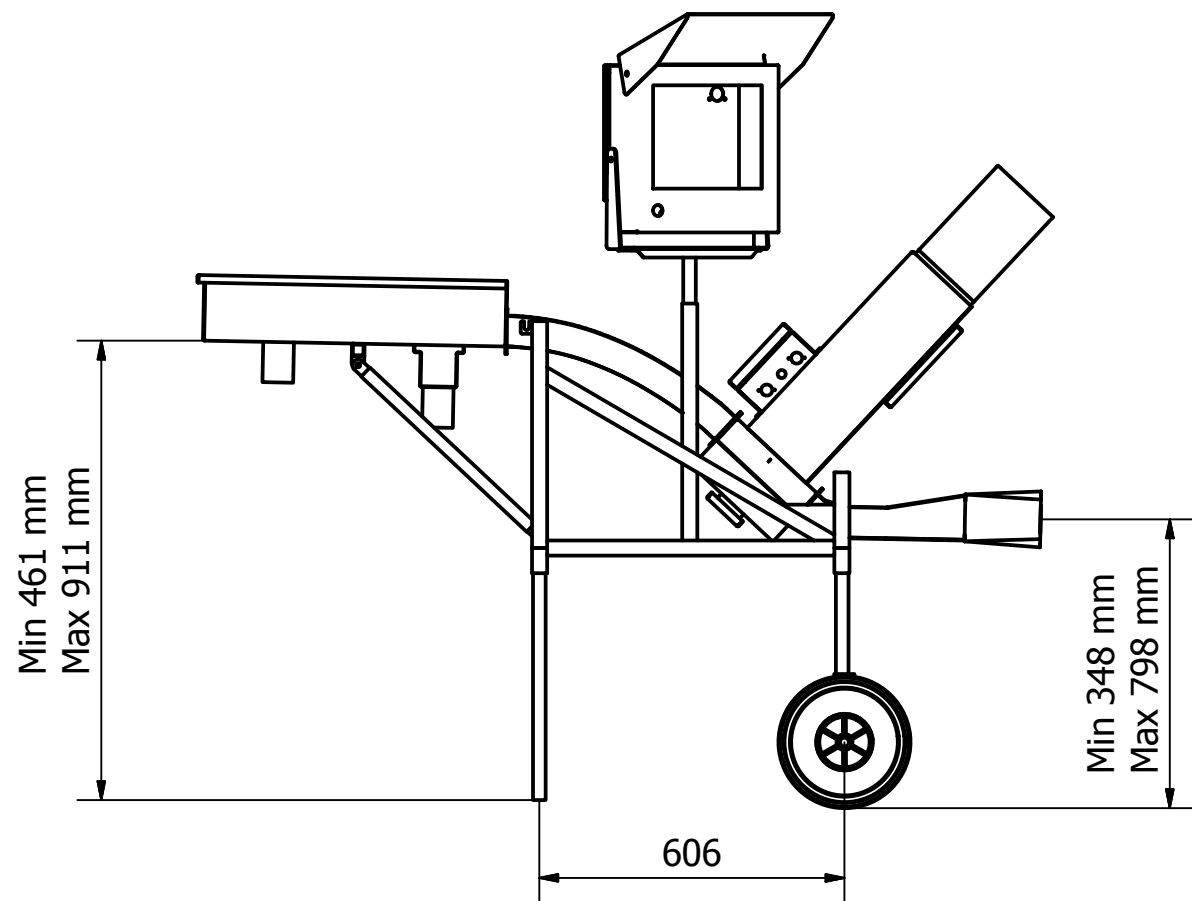

Designed by Bragi	Checked by	Approved by	Date	Scale 1:20	Date 16.12.2013	
VAKI			Macro 4 channel			
			50740-100102 - layout drawing			Edition

Designed by Bragi	Checked by	Approved by	Date	Scale 1:15	Date 16.12.2013	
VAKI			Nano			
			50740-100102 - layout drawing			Edition