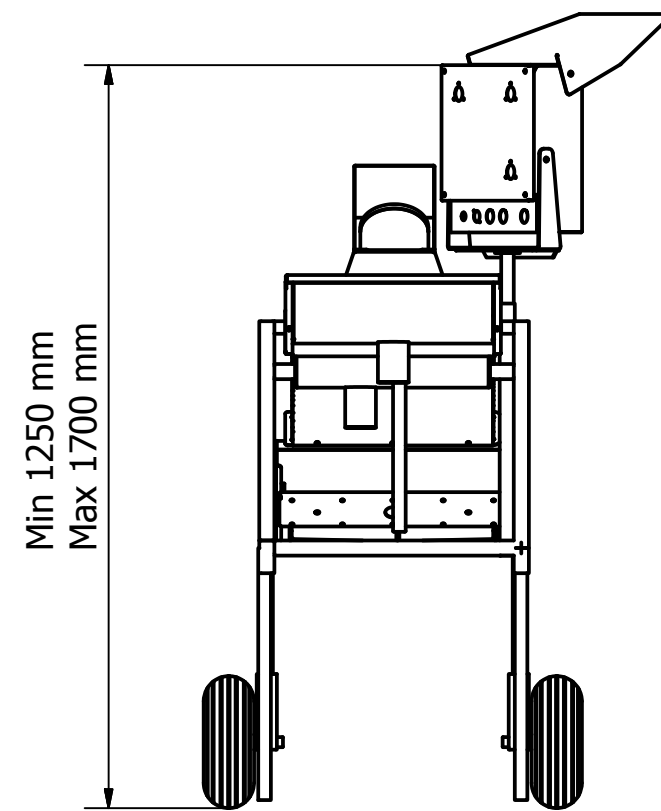

Designed by Bragi	Checked by	Approved by	Date	Scale 1:20	Date 16.12.2013	
VAKI			Macro 4 channel			
			50740-100102 - layout drawing			Edition

Designed by Bragi	Checked by	Approved by	Date	Scale 1:15	Date 16.12.2013	
VAKI			Nano			
			50740-100102 - layout drawing			Edition